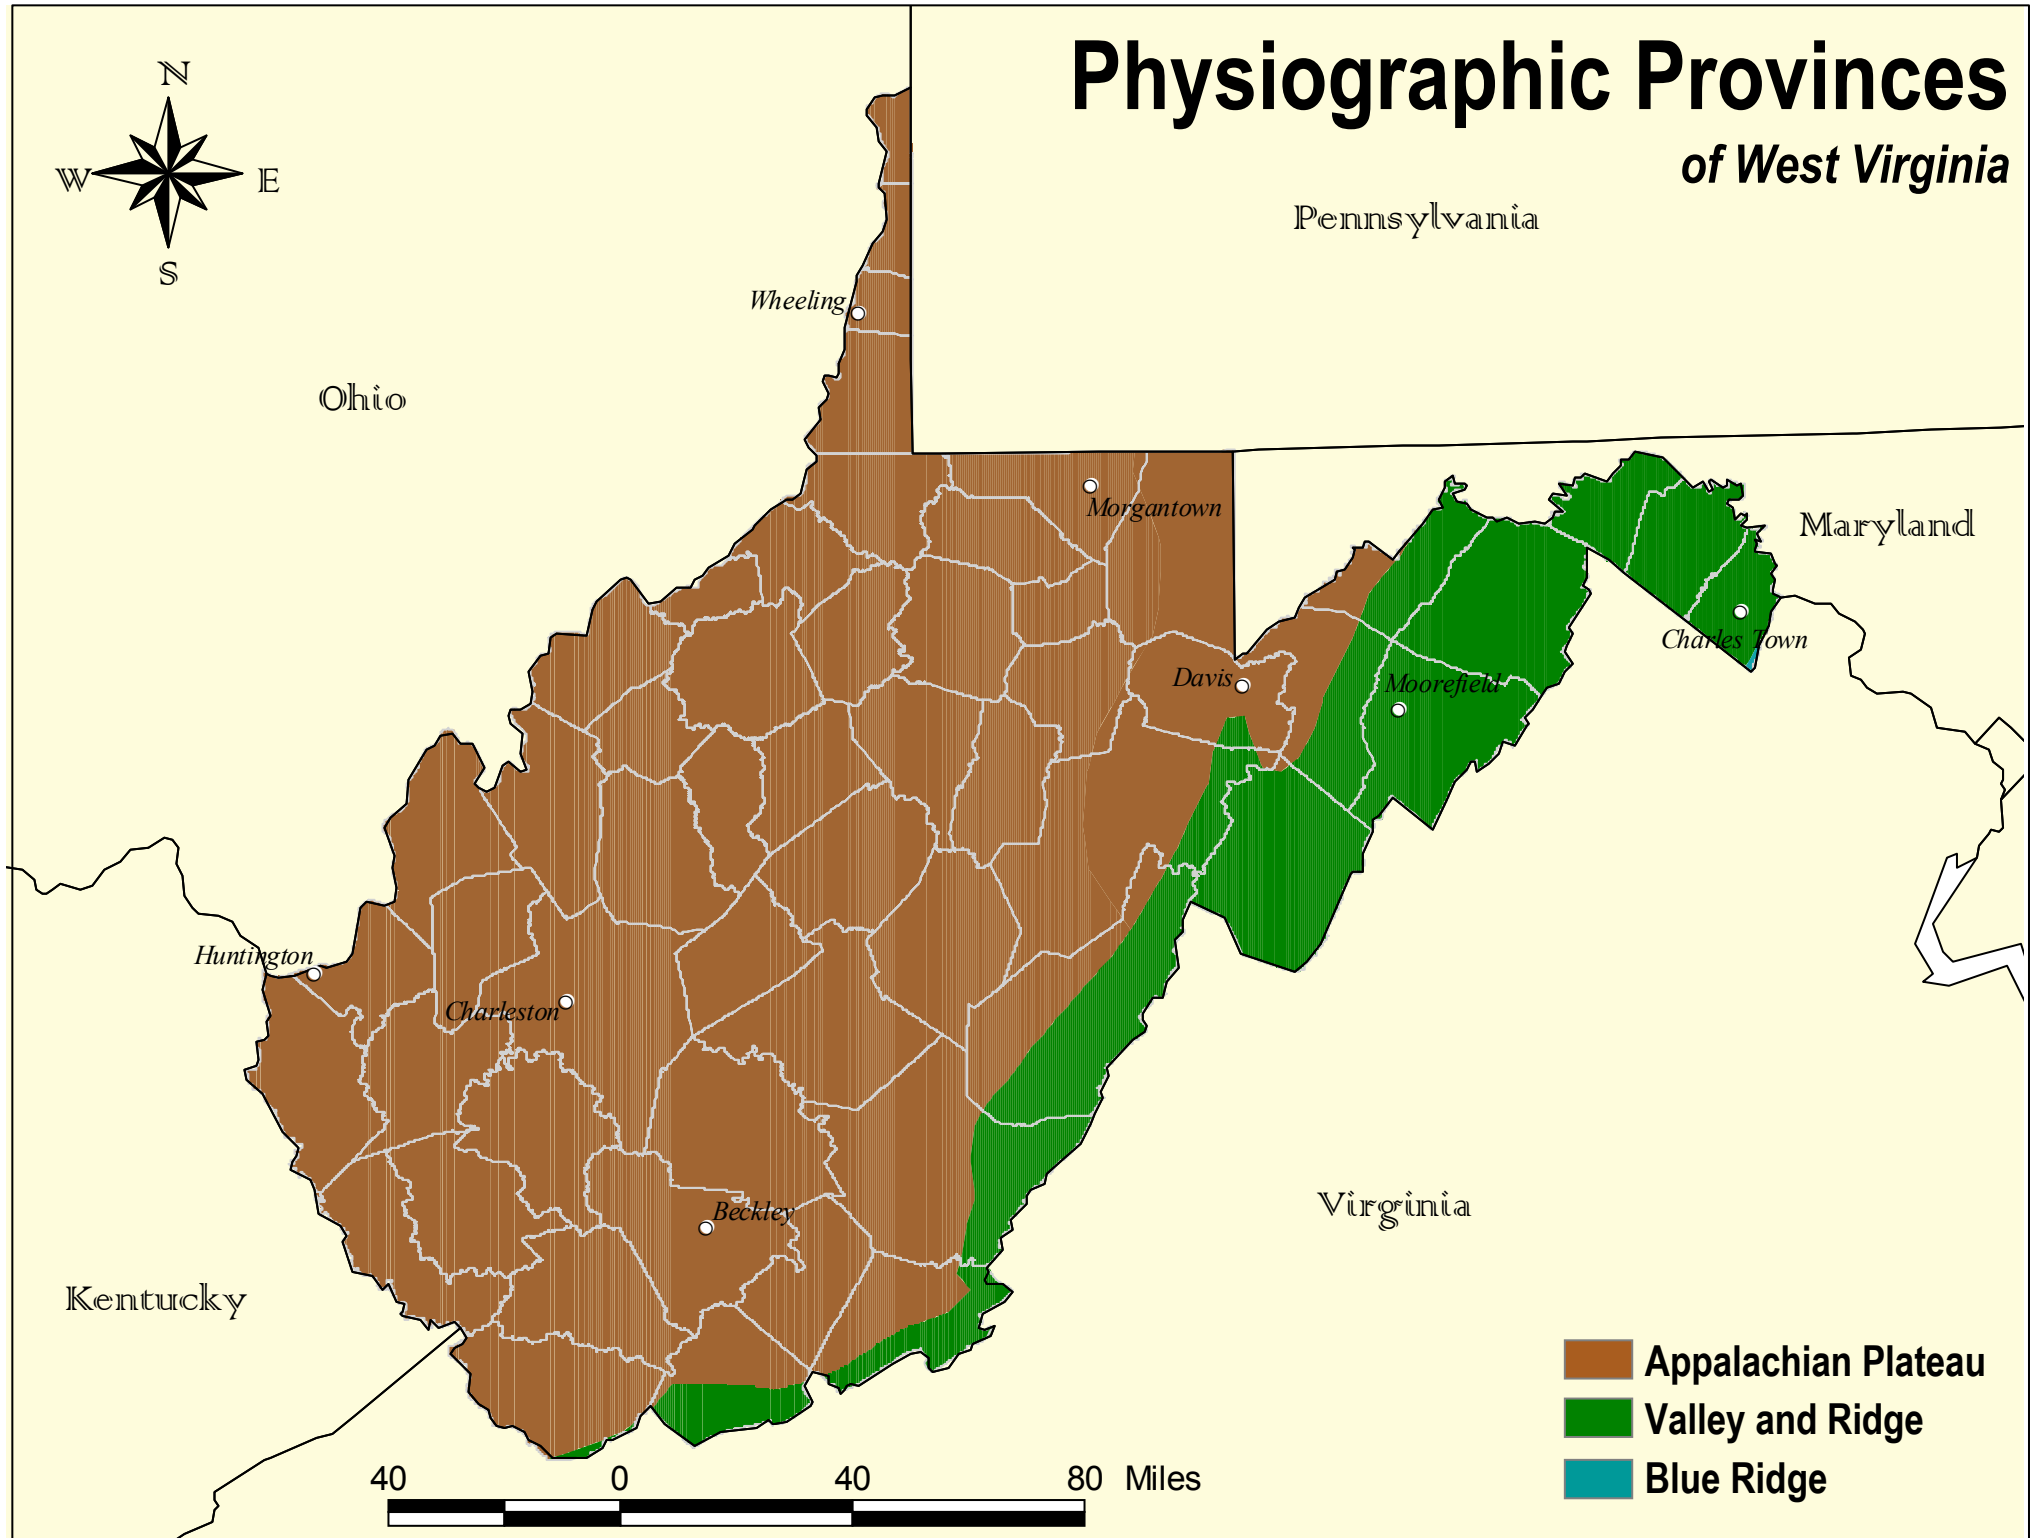

Physiographic Provinces of West Virginia

-  Appalachian Plateau
-  Valley and Ridge
-  Blue Ridge