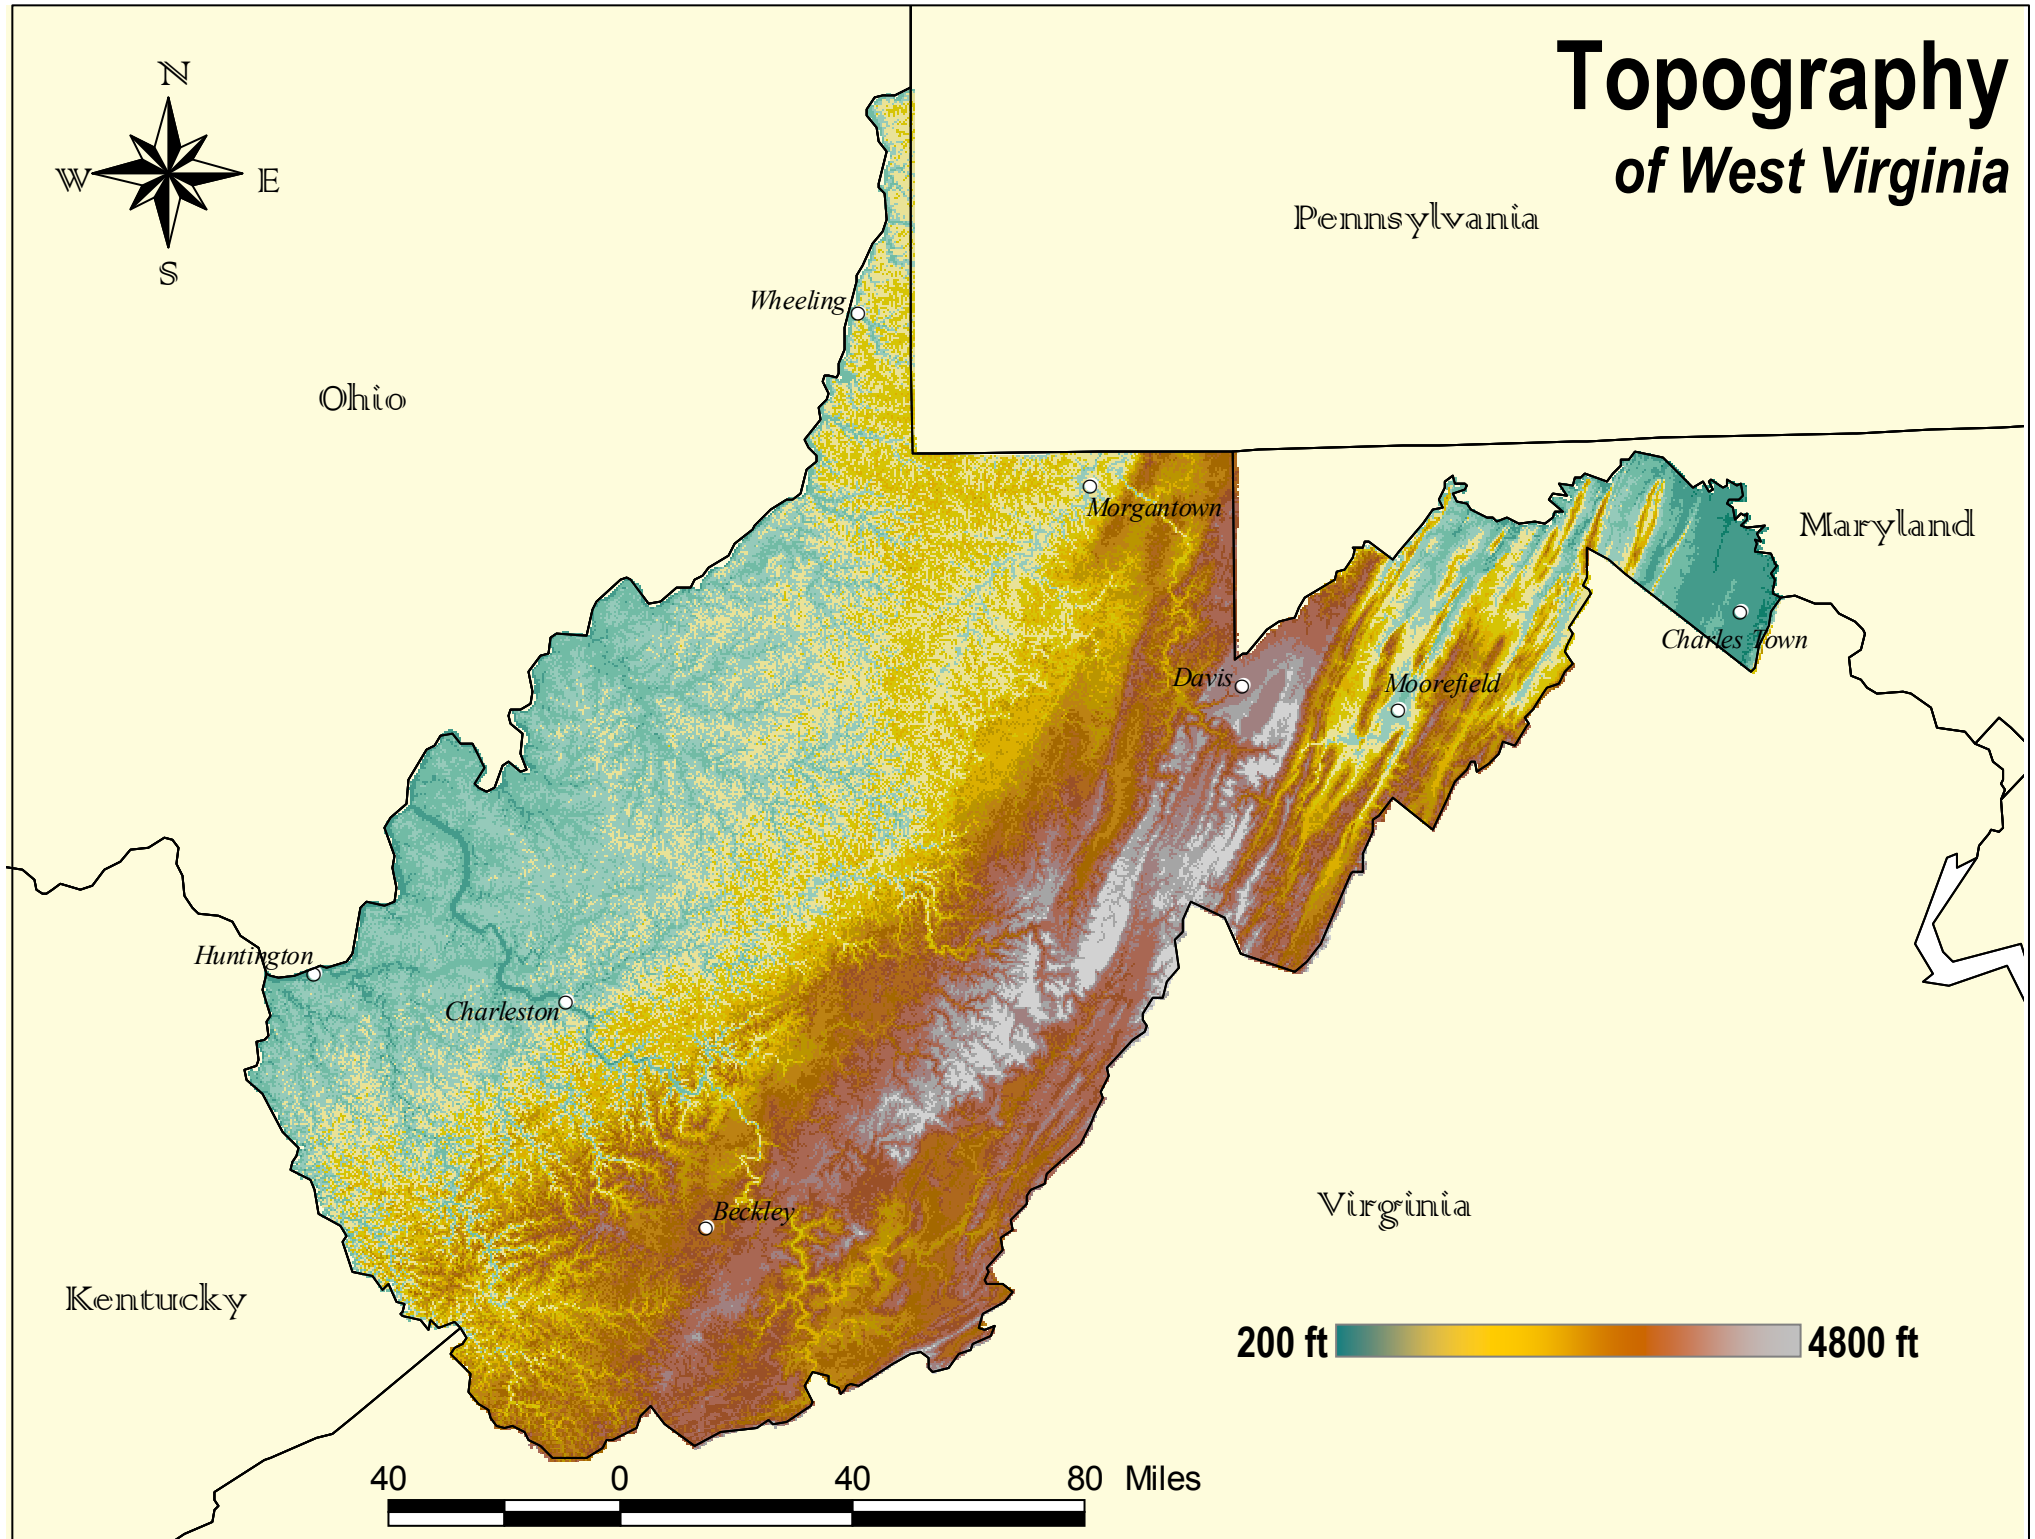

Topography of West Virginia

Pennsylvania

Ohio

Maryland

Wheeling

Morgantown

Charles Town

Davis

Moorefield

Huntington

Charleston

Beckley

Virginia

Kentucky

200 ft 4800 ft

40 0 40 80 Miles